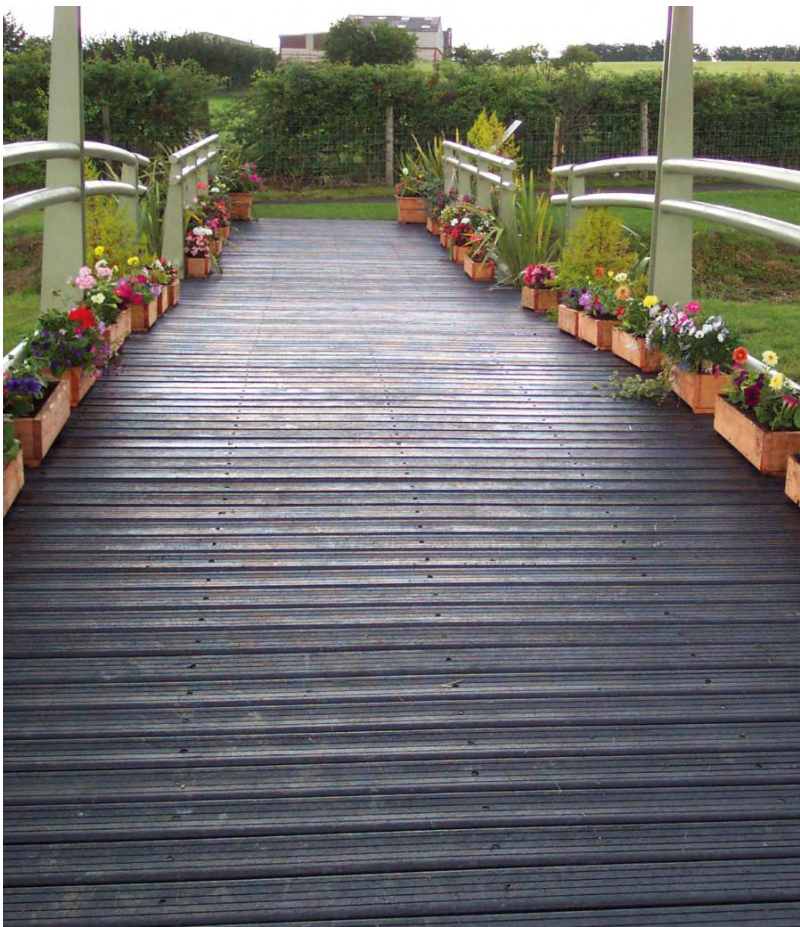

HEAVY DUTY FOOTPATH PLANK

Size	Colour	Item Code
150 x 38 x 3600mm	Brown	MAGRP-202703815360-BR
150 x 38 x 3600mm	Black	MAGRP-202703815360-BK

GROUND REINFORCEMENT GRID

Size	Colour	Item Code
333 x 333 x 40mm	Black	MAGRP-30103333-BK