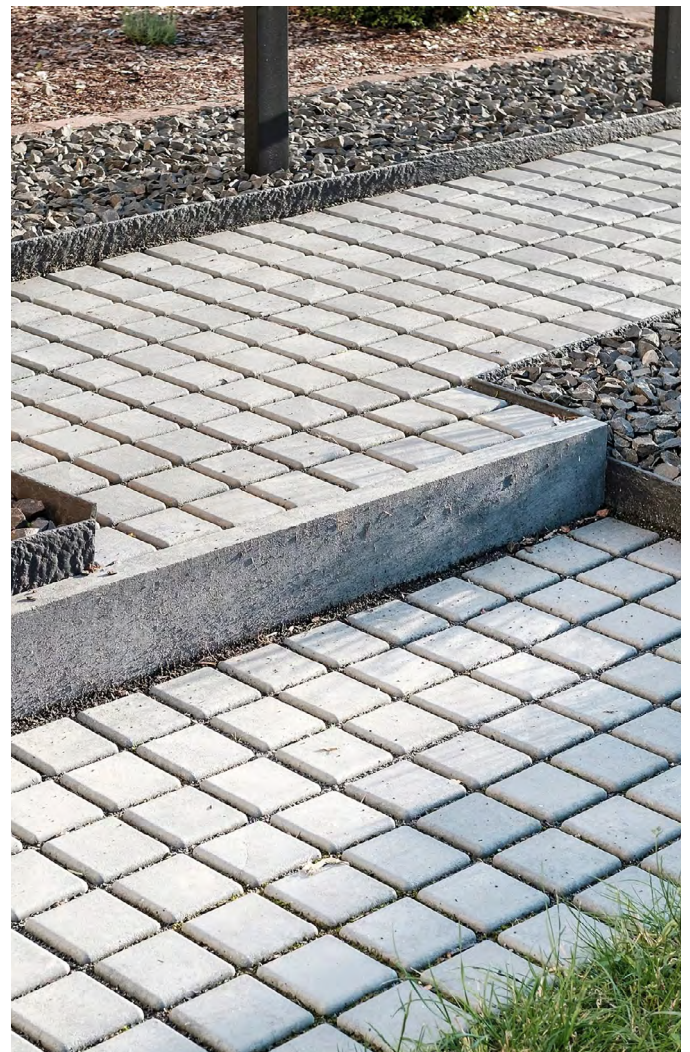

Paddock Slabs

Size	Colour	Item Code
500 x 400 x 40mm	Black	MAGRP-30504040-BK

Paving Stones

Size	Colour	Item Code
500 x 500 x 60mm	Grey	MAGRP-50060500

Slotted Eco Slabs

Size (Inside/Outside)	Colour	Item Code
Ø 400/460mm	Grey	MAGRP-34204046-GR
Ø 400/460mm	Brown	MAGRP-34204046-BR